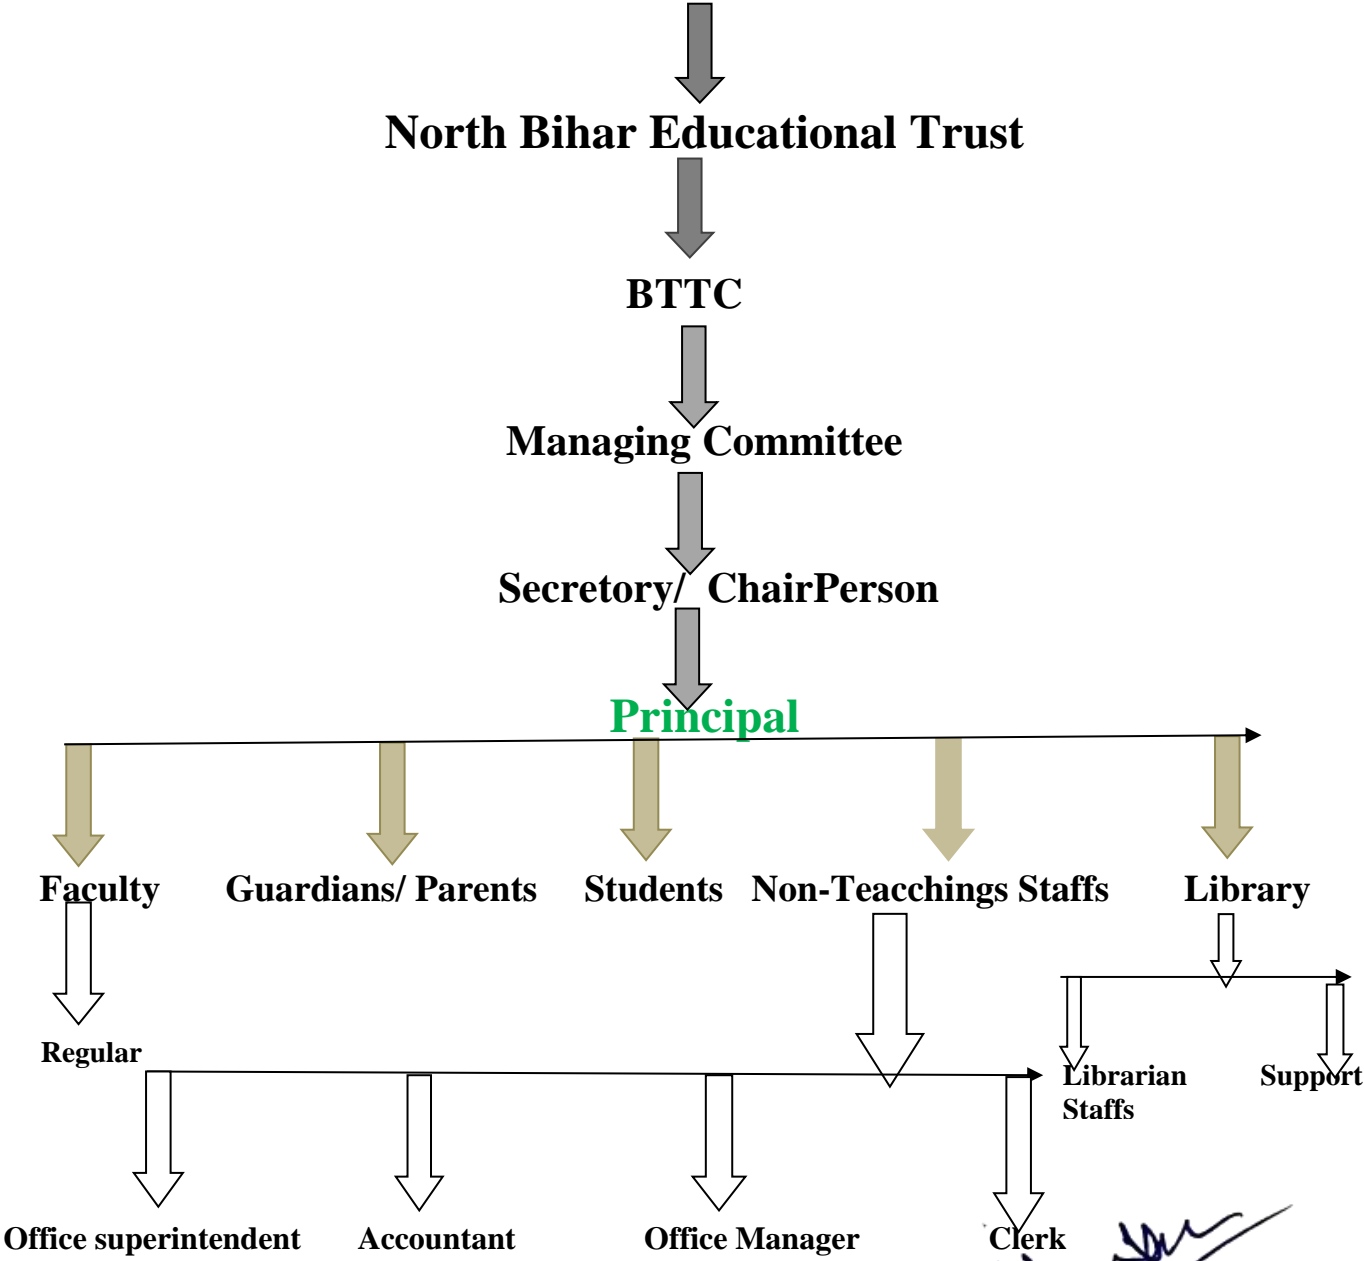

TM

BASUNDHARA TEACHERS' TRAINING COLLEGE
(A UNIT OF NORTH BIHAR EDUCATIONAL TRUST)

RECOGNISED BY NCTE-ERC, BHUBANESHWAR
AFFILIATED B.R.A BIHAR UNIVERSITY, MUZAFFARPUR
DR. U.S. ROY KNOWLEDGE PARK, SILOUT (NEAR MARKAN CHOWK) N.H. 28,
MUZAFFARPUR (BIHAR) PIN-843119

6.1.1

The governance of the institution is reflective of an effective leadership and participatory mechanism in tune with the vision and mission

Additional Information

Principal
Basundhara Teachers
Training College, Silout
Muzaffarpur, Bihar

Coordinator
IQAC
BTTC, Muzaffarpur

I. Administration – Flow Chart

Organogram of BTTC

Principal

Principal
Basundhara Teachers
Training College, Silout
Muzaffarpur, Bihar

Muzaffarpur
Coordinator
IQAC
BTTC, Muzaffarpur